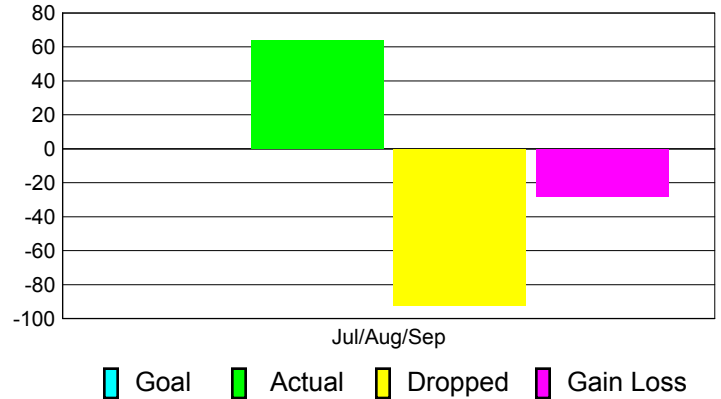

Membership Results 2012-2013

Goal, New, Dropped, Gain/Loss

Comparison of Membership Gain/Loss

Current Year Compared to the Previous Year