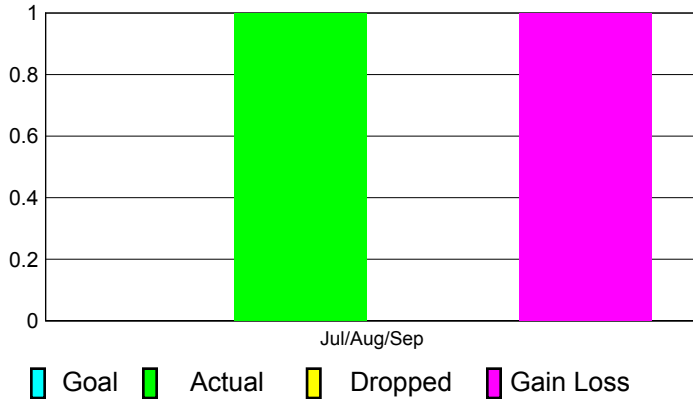

2012-2013 GMT Reports for District (or Undistricted) **District 110CW**

GMT: **HOWARD PATRICK LEE**

Location: **NETHERLANDS**

GMT CA: **4**

CLUBS

**Club Results
2012-2013**

**Clubs
2011-2012**

Month	New Club Goal	Actual New Clubs	Actual Dropped Clubs	Gain/Loss of Clubs	Gain/Loss of Clubs
Jul/Aug/Sep	0	1	0	1	0
Totals	0	1	0	1	0

Club Results 2012-2013

Goal, New, Dropped, Gain/Loss

Comparison of Club Gain/Loss

Current Year Compared to the Previous Year

YTD Status Quo Clubs 2012-2013

Status Quo Clubs Compared to Status Quo Members

MEMBERSHIP