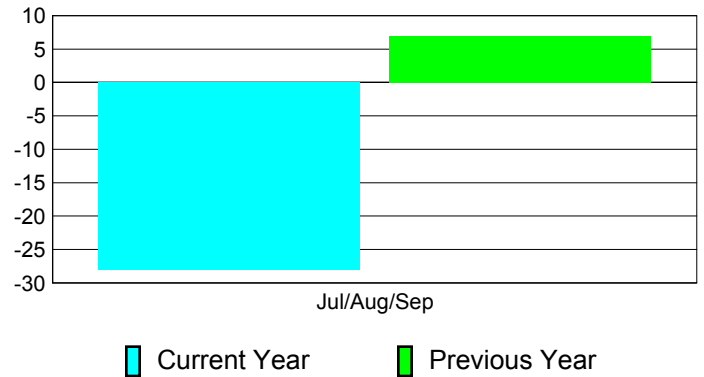

**Membership Results
2012-2013**

**Membership
2011-2012**

Month	Net Memb Goal	Actual New Memb	Actual Dropped Memb	Gain/Loss of Memb	Gain/Loss of Memb
Jul/Aug/Sep	0	64	-92	-28	7
Totals	0	64	-92	-28	7

Membership Results 2012-2013

Goal, New, Dropped, Gain/Loss

Comparison of Membership Gain/Loss

Current Year Compared to the Previous Year

Gender Comparison 2012-2013

Jul/Aug/Sep

Male Female